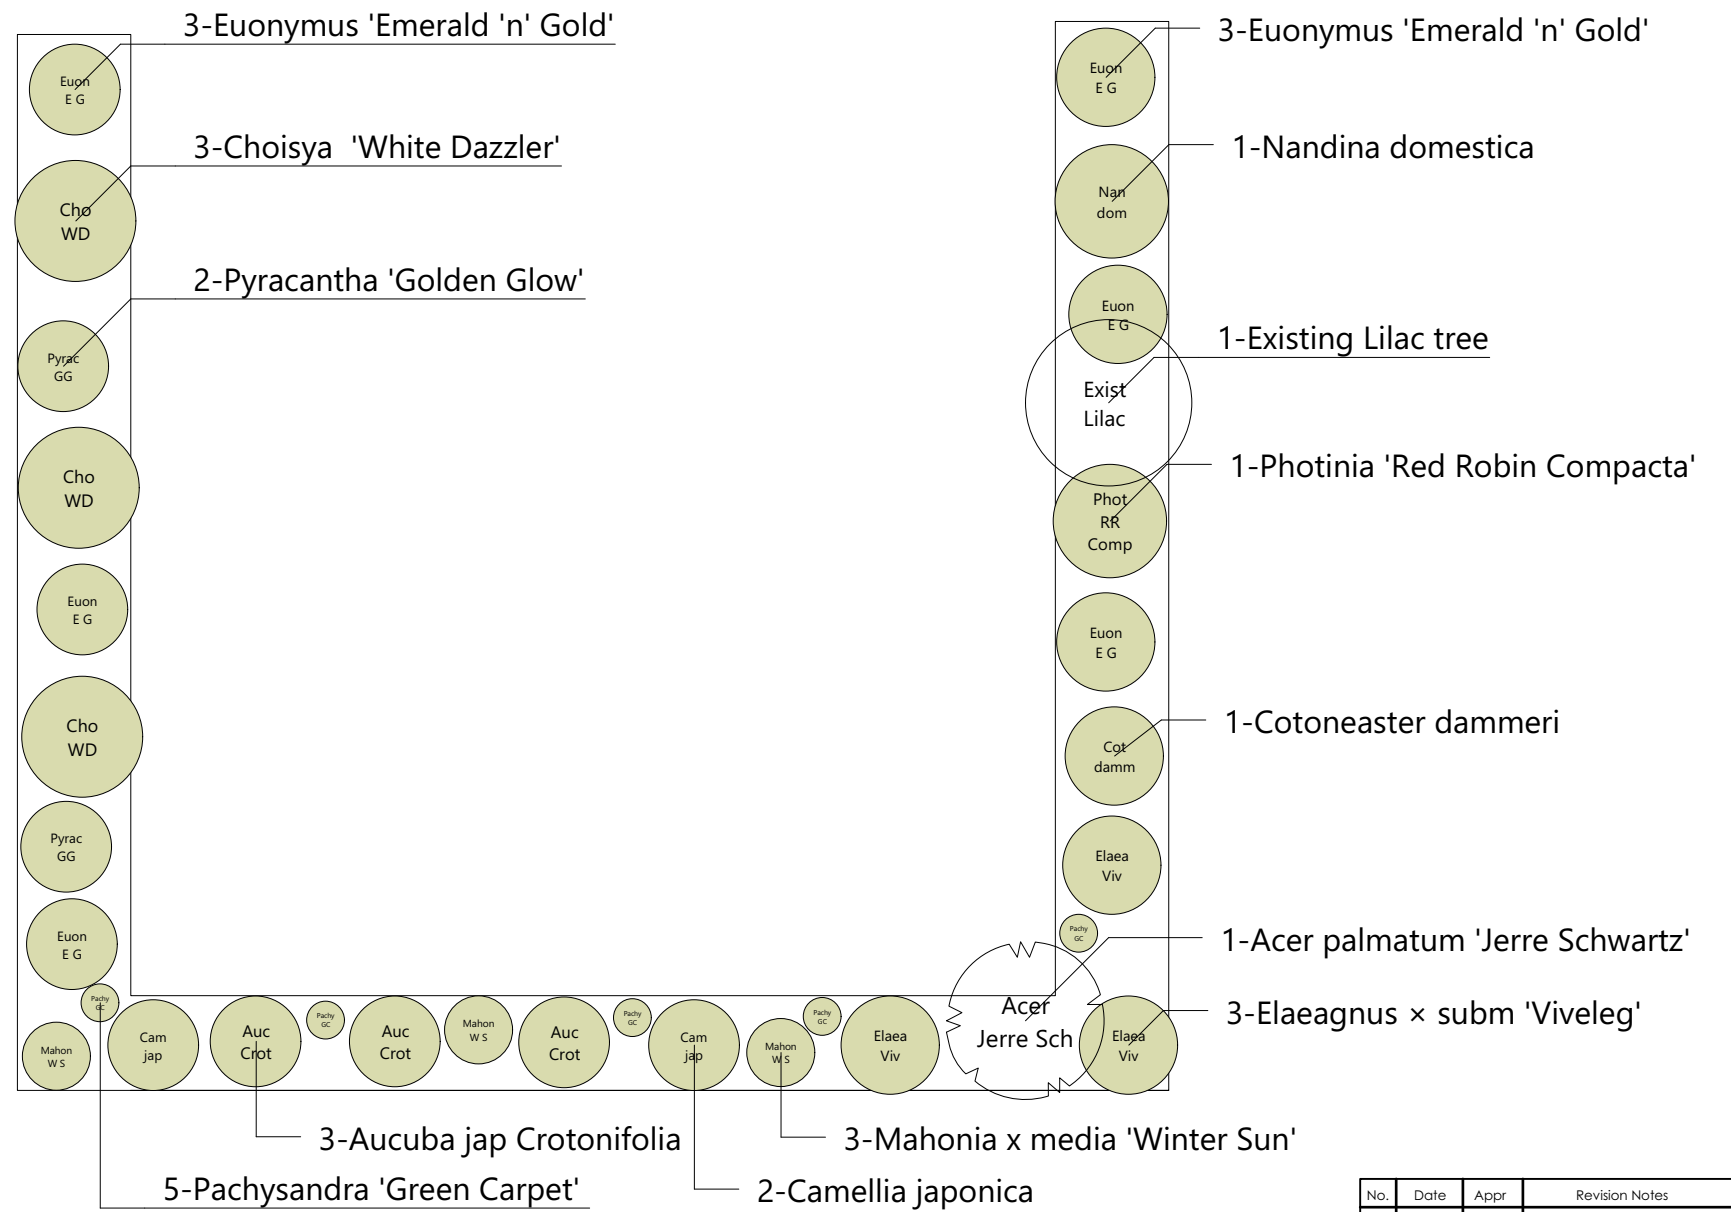

RHS Back Garden
2 The Drive (b)

Front Garden

2 The Drive (b)
Two ornamental pots with structural plants to frame the entrance

LHS Back Garden
2 The Drive (a)

Front Garden

2 The Drive (a)
Two ornamental pots with structural plants to frame the entrance

No.	Date	Appr	Revision Notes
 creative landscape plants • design • landscape • maintenance			
Project Title Planting Plan			
Client Mr David Ranautta			
Sheet Title Planting Plan- Back Garden A3 Sheet			
Date 18/12/2024	Project ID 17195		
Designed By CV	Scale 1:50		