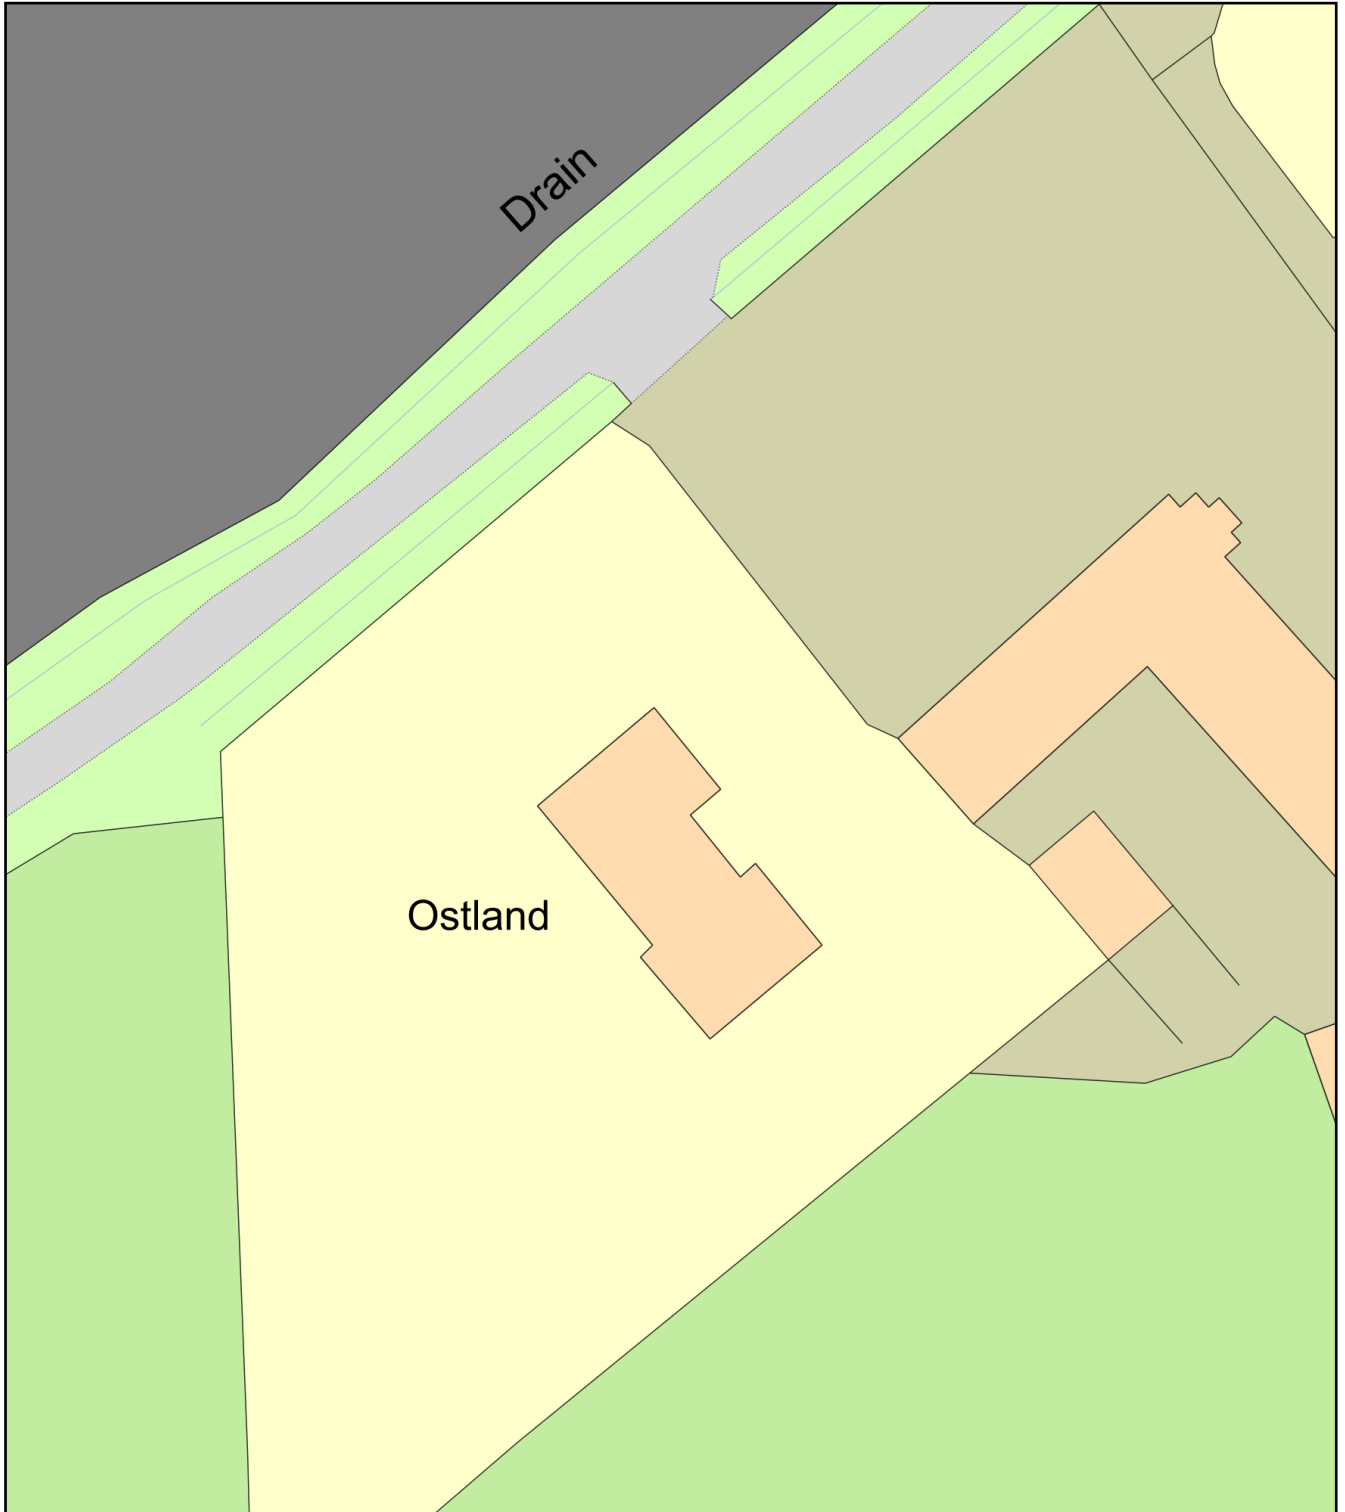

# Szadowski Block plan

Plan Produced for: Sarah Mills

Date Produced: 26 Jan 2026

Plan Reference Number: TQRQM26026163224258

Scale: 1:500 @ A4